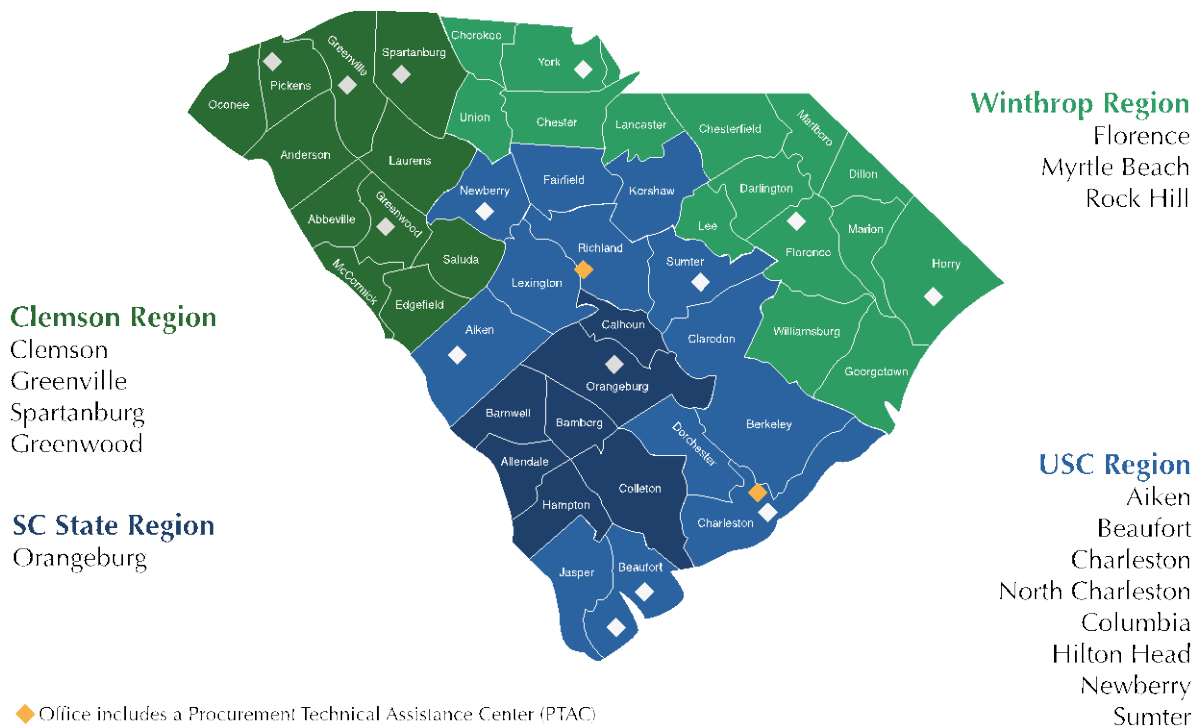

Map and Directions to the USC SBDC

Small Business Development Center
At the University of South Carolina
Technology Incubator, Third Floor
1225 Laurel St
Columbia, SC 29201

South Carolina Small Business Development Centers by region