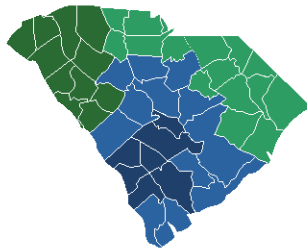

State Director's Office
Michele Abraham, State Director
University of South Carolina
Moore School of Business
1705 College Street
Columbia, SC 29208
(803) 777-4907

www.SCSBDC.com

www.facebook.com/SCSBDC

USC Region

Columbia Area SBDC (PTAC)
1225 Laurel Street, Third Floor
Columbia, SC 29201
(803) 777-5118
uscsbdc@mailbox.sc.edu

Sumter Area SBDC
USC Sumter
200 Miller Road, Room 216
Sumter, SC 29150
(803) 938-3833
jgiffin@sc.edu

Newberry Area SBDC
Newberry College
2100 College Street
Newberry, SC 29108
(803) 321-5689
nancy.williamson@newberry.edu

Aiken Area SBDC
USC-Aiken, School of Business
471 University Parkway, Box 9
Aiken, SC 29801
(803) 641-3646
sbdc@usca.edu

Beaufort Area SBDC
USCB Historic Beaufort Campus
801 Carteret Street
Beaufort, SC 29902
(843) 521-4143
goodman@usch.edu

Hilton Head Area SBDC
USCB Gateway to Hilton Head
Campus
One University Boulevard
Bluffton, SC 29909
(843) 208-8259
pcameron@uscb.edu

North Charleston Area SBDC (PTAC)
5900 Core Drive, Suite 104
North Charleston, SC 29406
(843) 740-6160
charlestonsbdc@moore.sc.edu

Charleston Area SBDC
The Citadel
256 Bond Hall
171 Moultrie Street
Charleston, SC 29409
(843) 740-6160
charlestonsbdc@moore.sc.edu

Winthrop Region

Rock Hill Area SBDC
Winthrop University
118 Thurmond Building
Rock Hill, SC 29733
(803) 323-2283
winthropregionalsbdc@gmail.com

Myrtle Beach Area SBDC
Coastal Carolina University
Atlantic Hall
PO Box 261954
Conway, SC 29528
(843) 349-4010
jpgraham@coastal.edu

Florence Area SBDC
Florence/Darlington Technical
College
PO Box 100548
Florence, SC 29501
(843) 661-8256
sbdc.florence@gmail.com

Clemson Region

Greenville Area SBDC
55 East Camperdown Way
Greenville, SC 29601
(864) 370-1545
clemsonsbdc@clemson.edu

Clemson Area SBDC
Clemson University
407 Sistine Hall
Clemson, SC 29634
(864) 710-4717
bennys@clemson.edu

Greenwood Area SBDC
Lander University
320 Stanley Avenue
Greenwood, SC 29649
(864) 388-8492
conway@clemson.edu

Spartanburg Area SBDC
Spartanburg Community College
Tyger River Campus
1875 East Main Street
Duncan, SC 29334
(864) 592-6318

SC State Region

Orangeburg Area SBDC
South Carolina State University
Algernon S. Belcher Hall
300 College Street, Campus Box 7176
Orangeburg, SC 29117
(803) 536-8145
dtucker@scsu.edu