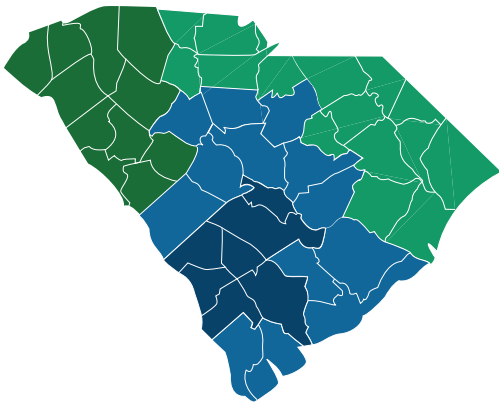

www.SCSBDC.com

www.facebook.com/SCSBDC

www.twitter.com/SCSBDC

USC Region

Columbia Area SBDC (PTAC)
1225 Laurel Street, Third Floor
Columbia, SC 29201
803.777.5118
uscsbdc@mailbox.sc.edu

Sumter Area SBDC
USC Sumter
200 Miller Road, Room 216
Sumter, SC 29150
803.938.3833
jgiffin@sc.edu