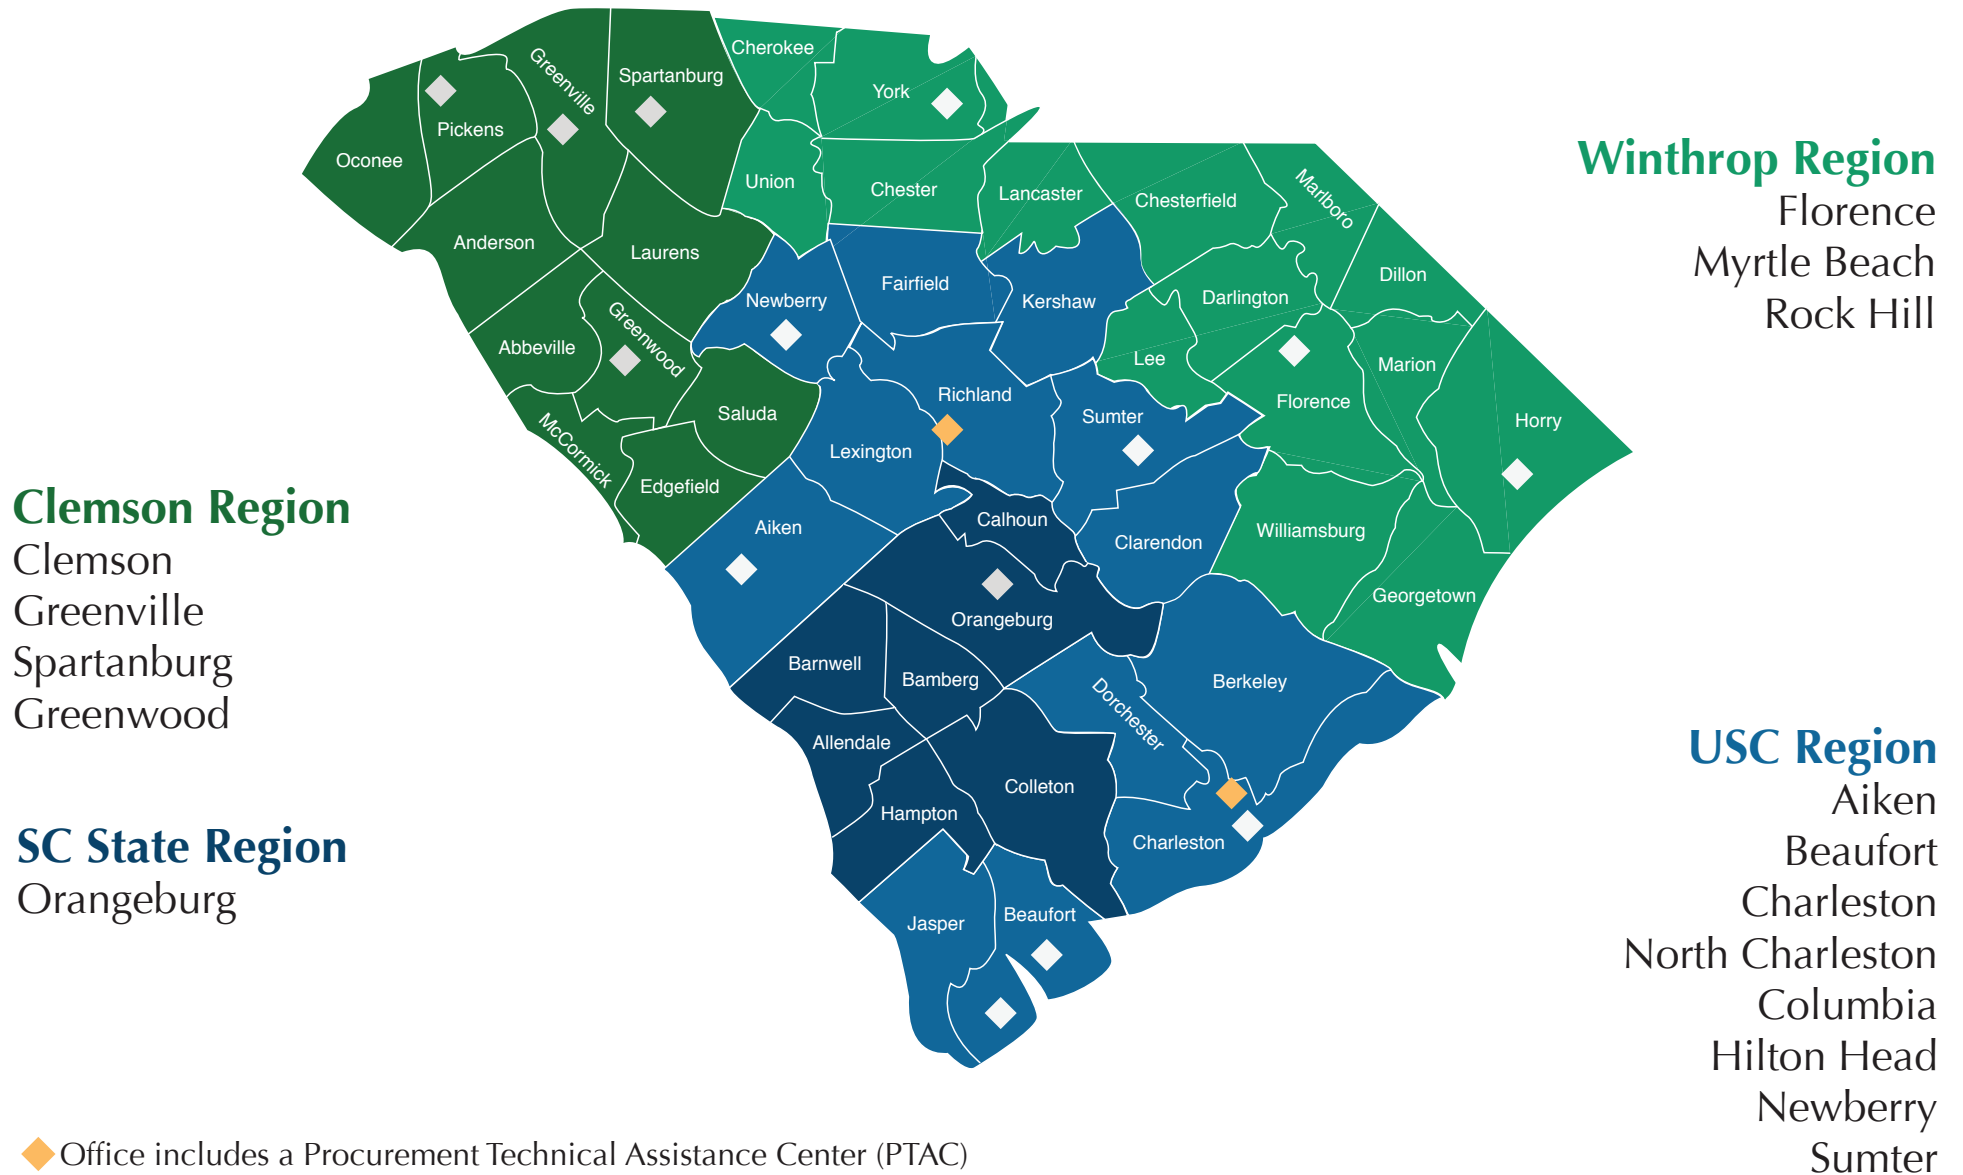

South Carolina Small Business Development Centers by region

State Director's Office
Michele Abraham, State Director
University of South Carolina
Moore School of Business
1014 Greene Street
Columbia, SC 29208
803.777.4907

www.SCSBDC.com

www.facebook.com/SCSBDC

www.twitter.com/SCSBDC

USC Region

Columbia Area SBDC (PTAC)
1225 Laurel Street, Third Floor
Columbia, SC 29201
803.777.5118
uscsbdc@mailbox.sc.edu

Sumter Area SBDC
USC Sumter
200 Miller Road, Room 216
Sumter, SC 29150
803.938.3833
jgiffin@sc.edu